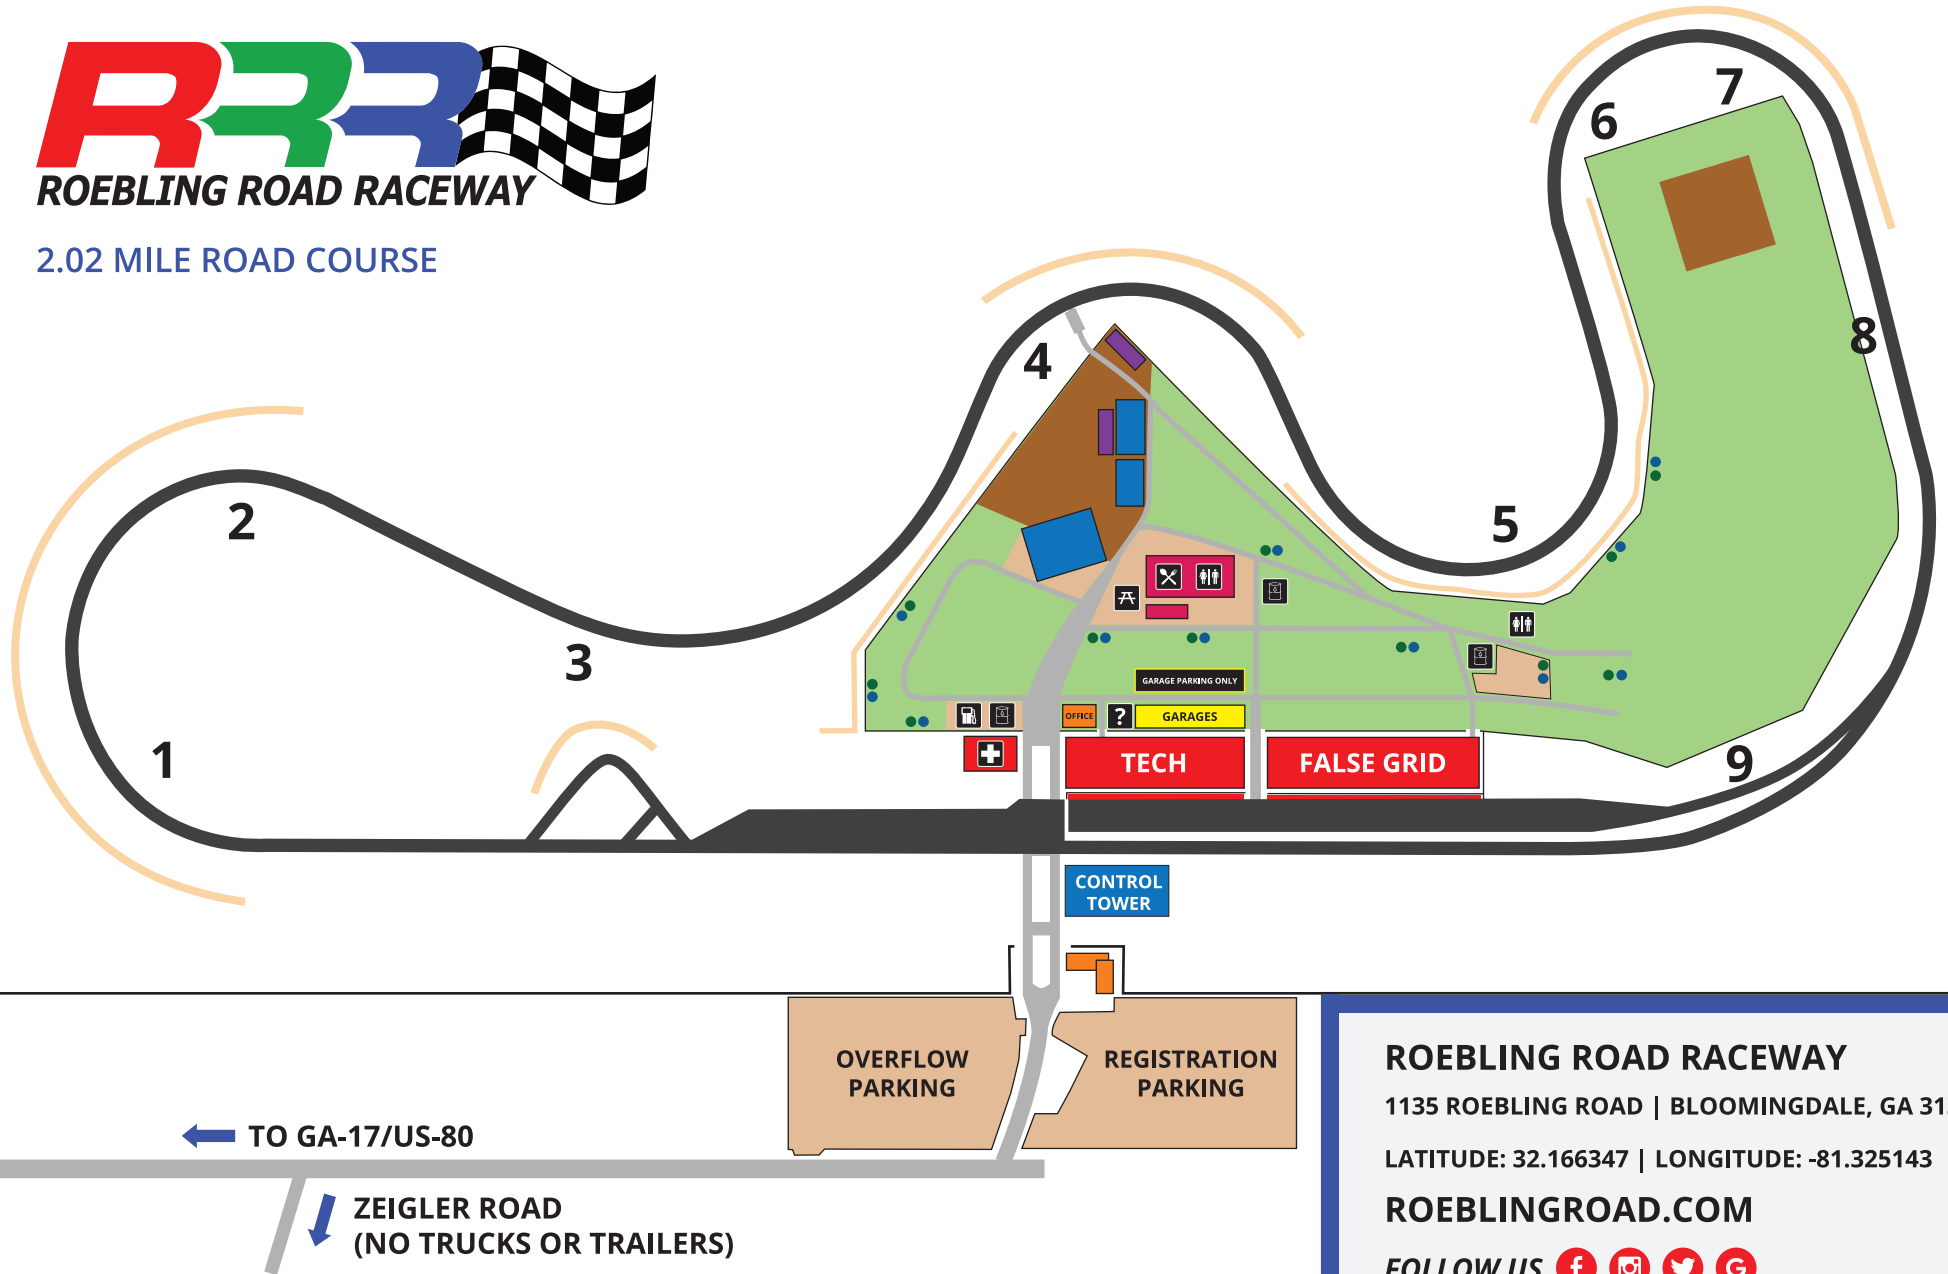

ROEBLING ROAD RACEWAY

2.02 MILE ROAD COURSE

ROEBLING ROAD RACEWAY

1135 ROEBLING ROAD | BLOOMINGDALE, GA 31302

LATITUDE: 32.166347 | LONGITUDE: -81.325143

ROEBLINGROAD.COM

FOLLOW US    

MAP KEY

- | | | | | |
|--|---|--|---|---|
|  Paddock |  CONCESSIONS | 1-9 TURN NUMBERS |  FUEL |  MEDICAL |
|  CLASSROOM |  MAINTENANCE AREA |  RESTROOM/SHOWERS |  WASTE FLUID STATION | |
|  TRACK OFFICE |  HOT AREA <i>PASS REQUIRED</i> |  PICNIC TABLES |  INFORMATION | |
|  GARAGES |  OFFICIAL BUILDING |  FOOD/DRINK |  RV POWER AND WATER | <i>ON A FIRST COME FIRST SERVE BASIS</i> |